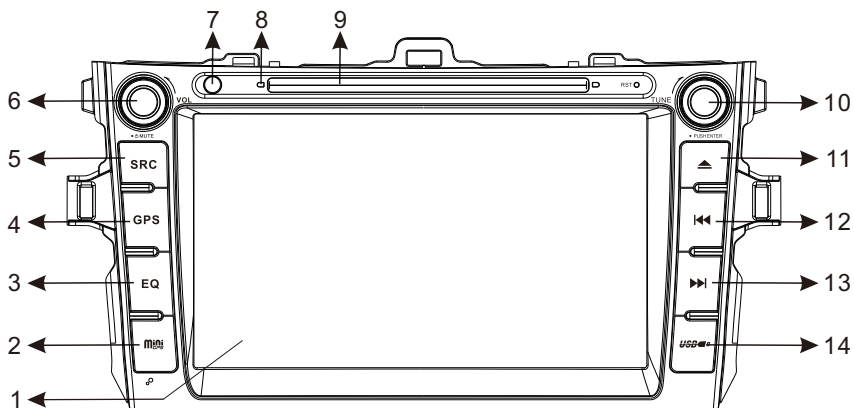

## Пункт: Определение функции панели V-TCR

- |                          |                           |
|--------------------------|---------------------------|
| 1. Touch screen          | 8. Disc window            |
| 2. GPS card port         | 9. Disc window            |
| 3. Sound effect setting  | 10. Right knob            |
| 4. Navigation button     | 11. Eject button          |
| 5. Power button          | 12. Up-selection button   |
| 6. Left knob             | 13. Down-selection button |
| 7. Remote control window | 14. USB cover             |

Notes: copy a upgraded software to SD card, insert it into the GPS card port, then the screen will appear letters to tell you how to do.

# Схема подключения